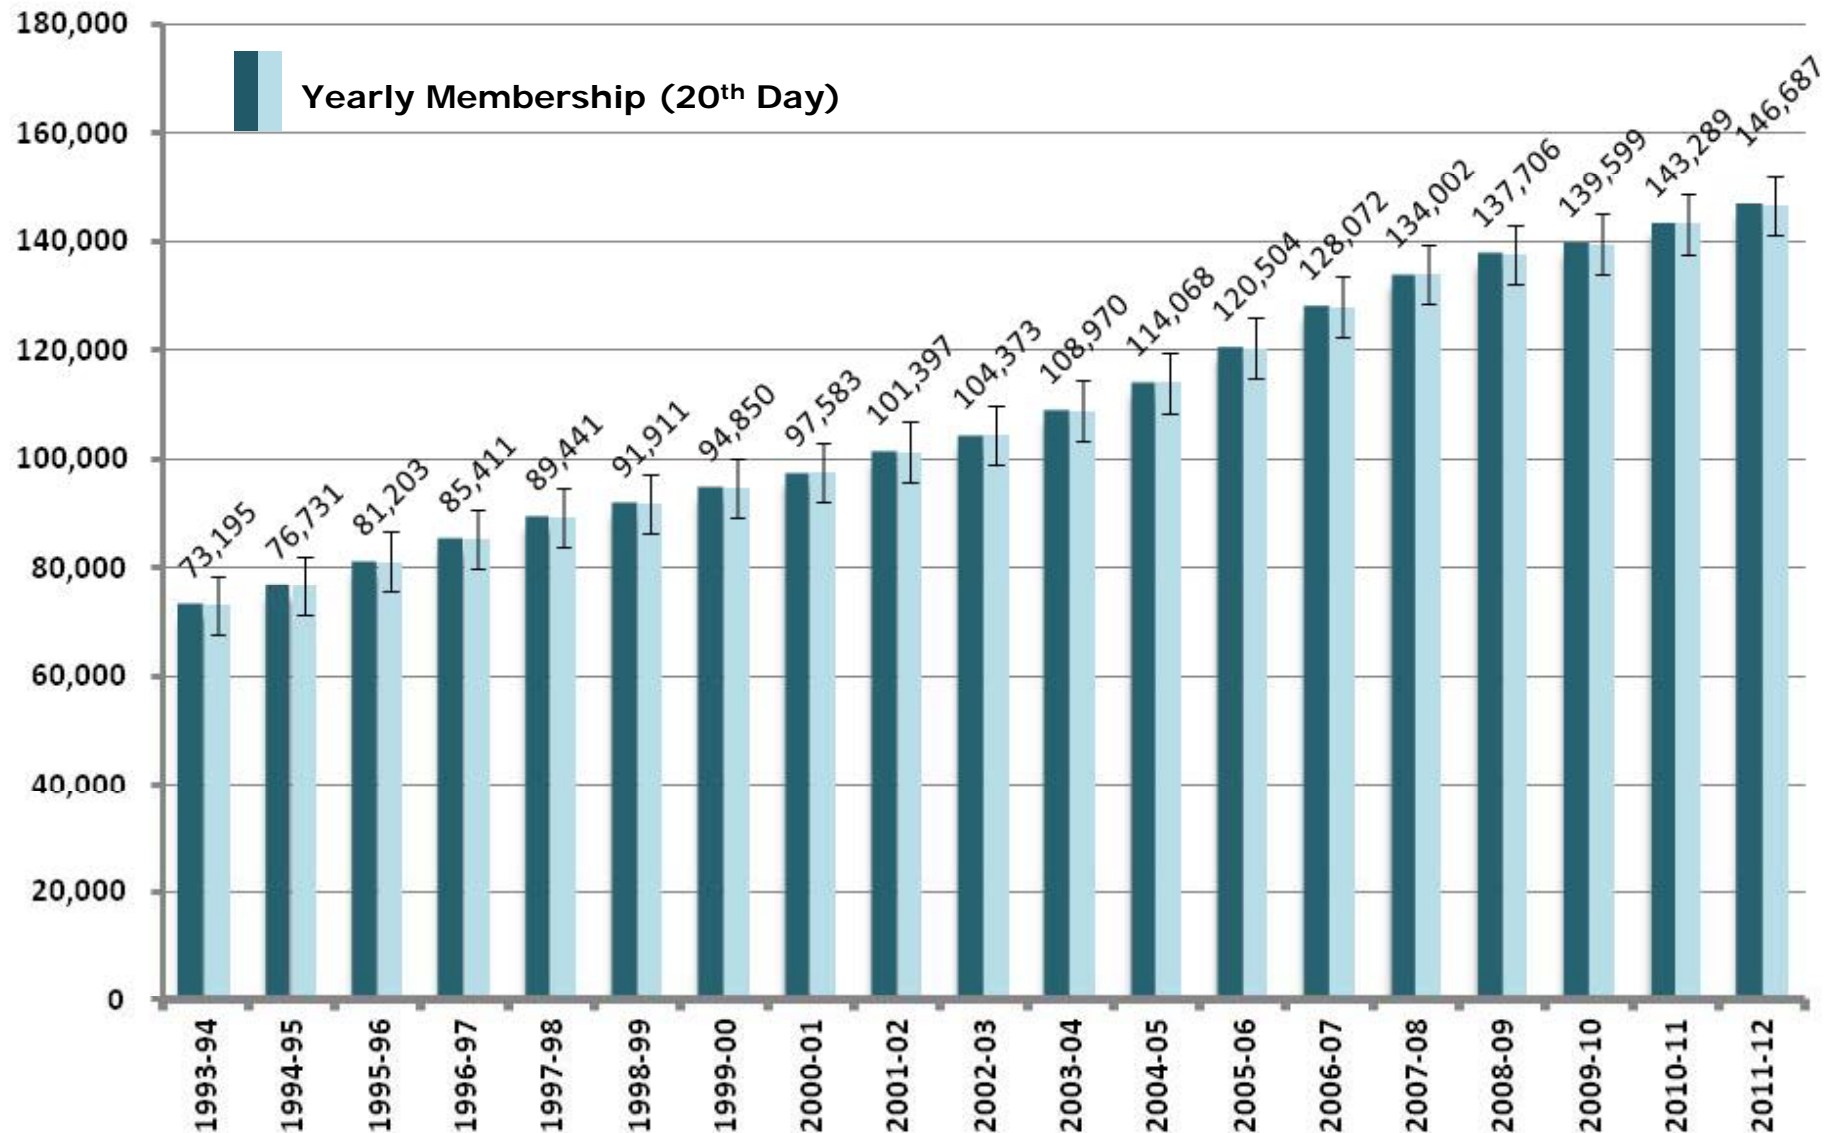

WCPSS Yearly Enrollment Changes

From 1993/94 to 2011/12

Source: Wake County Public School System, 20th-Day Yearly Enrollment

WCPSS Yearly Enrollment Changes

From 1993/94 to 2011/12

Source: Wake County Public School System, 20th-Day Yearly Enrollment Increase