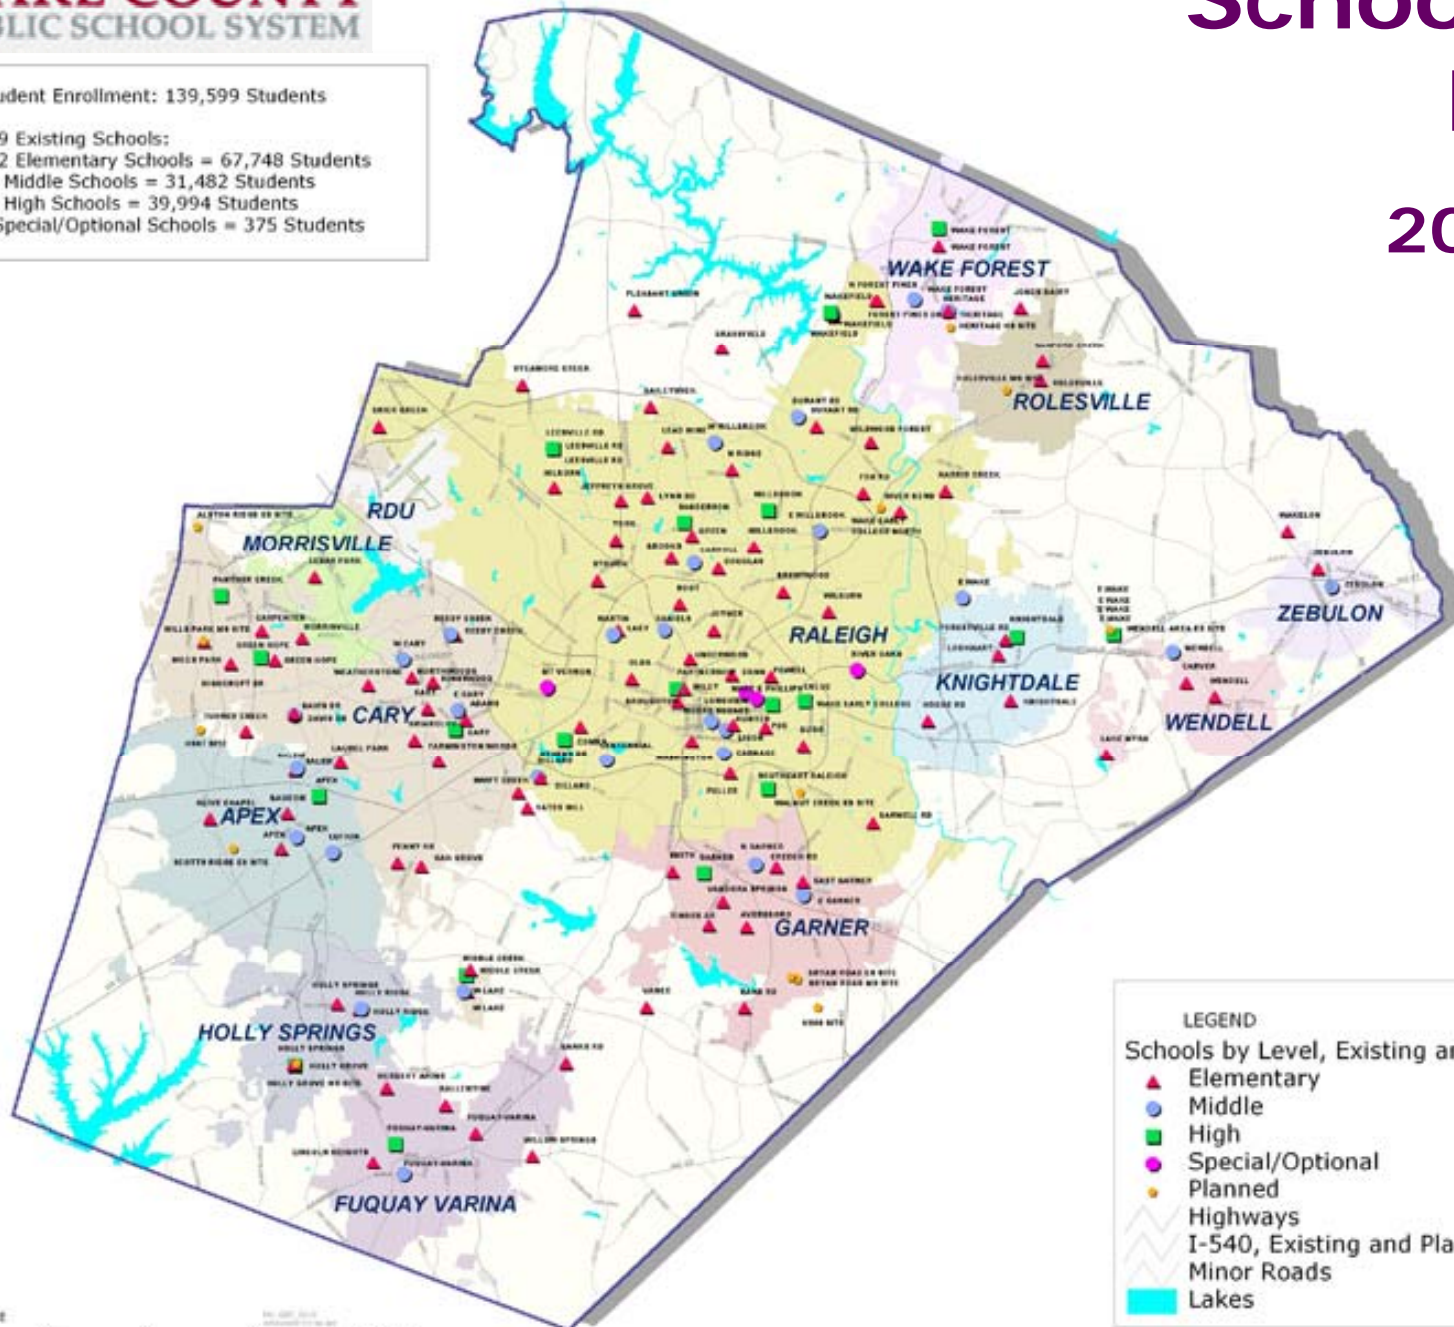

Schools by Level 2009-10

Student Enrollment: 139,599 Students

159 Existing Schools:
102 Elementary Schools = 67,748 Students
30 Middle Schools = 31,482 Students
23 High Schools = 39,994 Students
4 Special/Optional Schools = 375 Students

LEGEND
Schools by Level, Existing and Planned

- ▲ Elementary
- Middle
- High
- Special/Optional
- ★ Planned
- Highways
- I-540, Existing and Planned
- Minor Roads
- Lakes