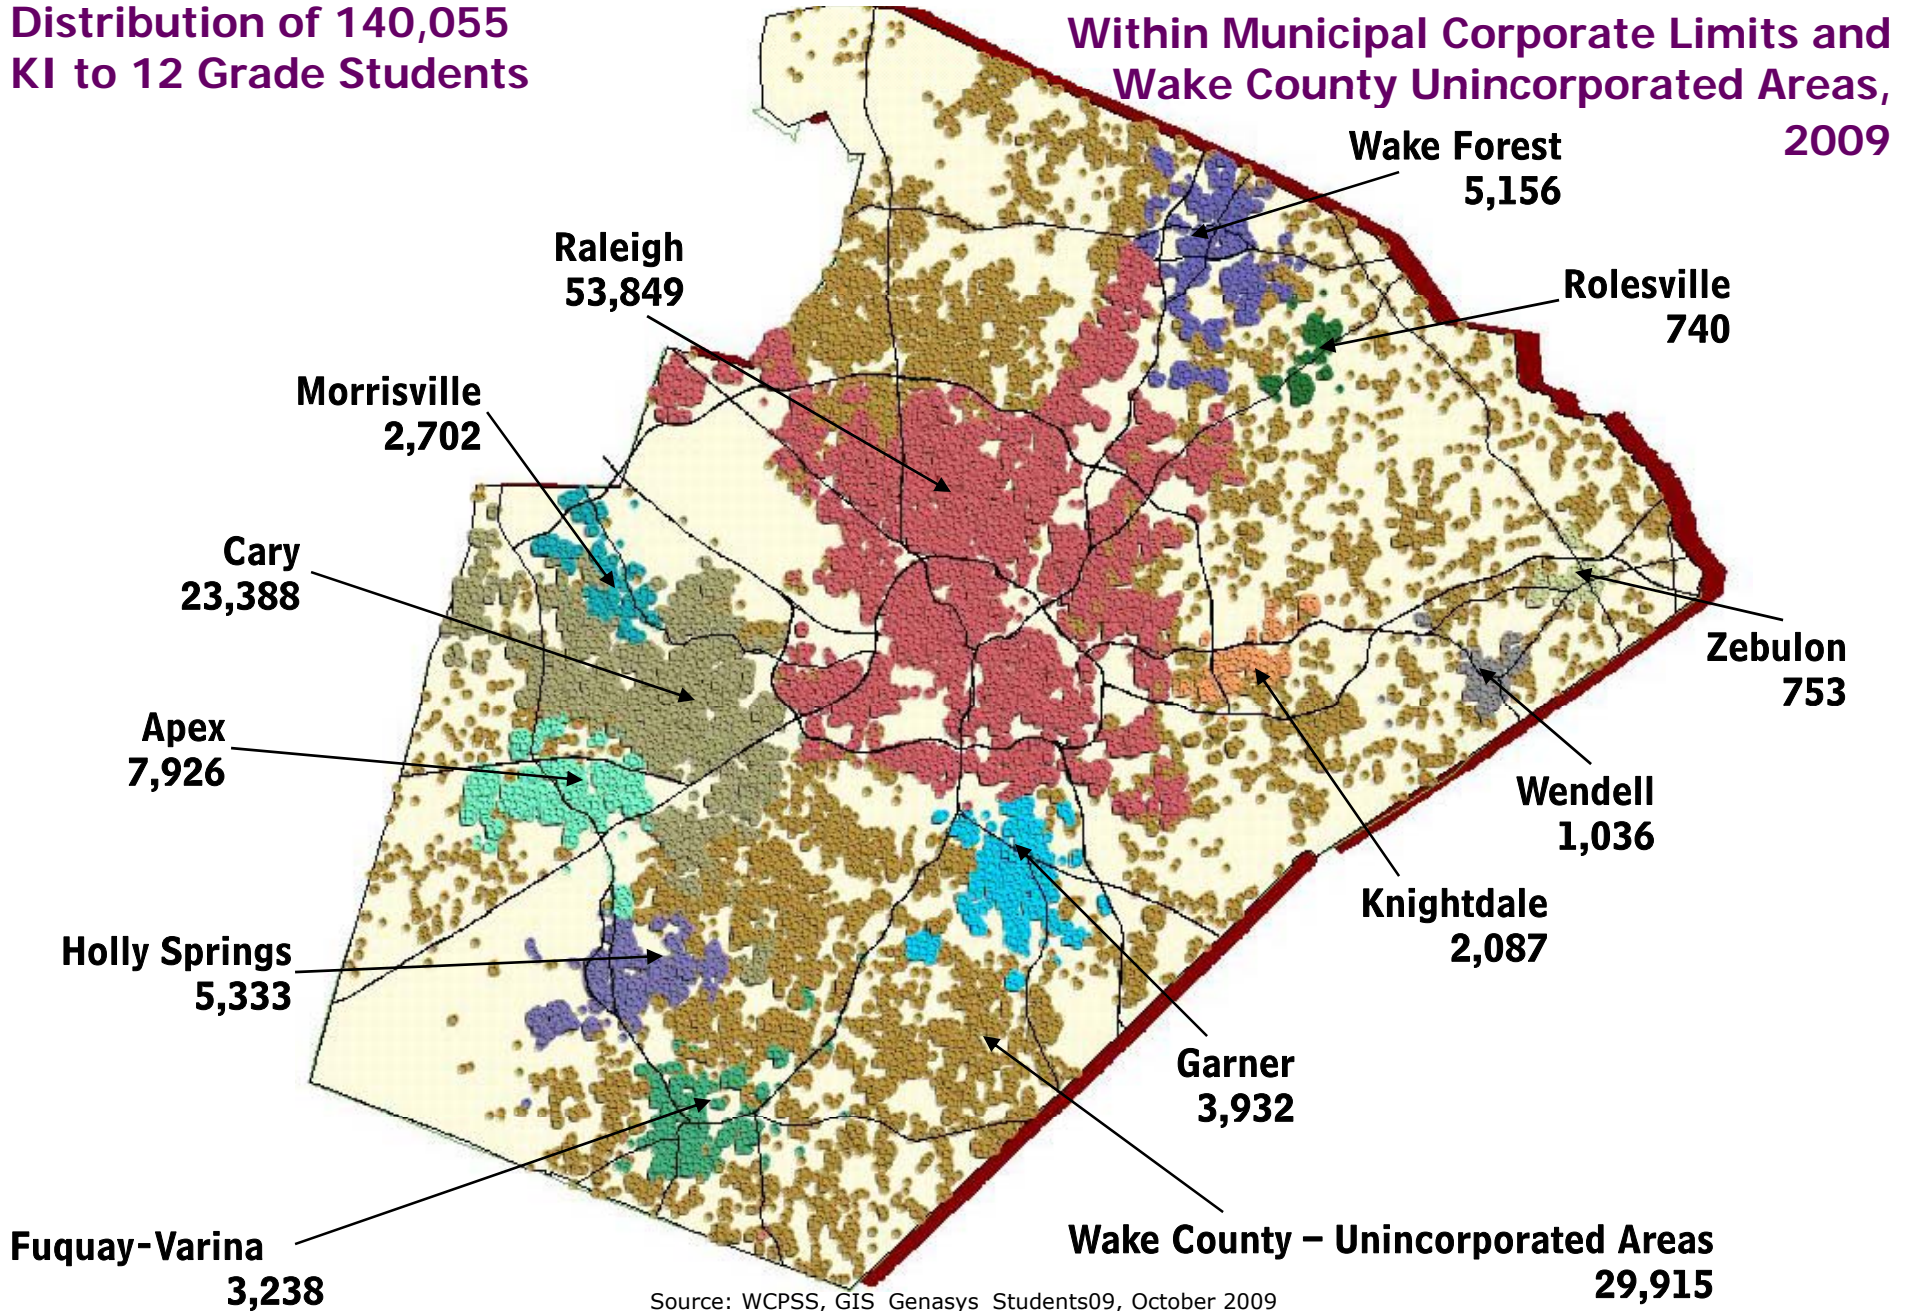

V. G.

**Schools by
District/Municipality**

Students by Place of Residence

Distribution of 140,055
KI to 12 Grade Students

Within Municipal Corporate Limits and
Wake County Unincorporated Areas,
2009

Source: WCPSS, GIS_Genasys_Students09, October 2009

Student (K1-12) by Residence Within Municipal Corporate Limits, 2009

Municipality	Students K-12 Residing in Municipality, 2009	Grade KI	Grade 01	Grade 02	Grade 03	Grade 04	Grade 05	Grade 06	Grade 07	Grade 08	Grade 09	Grade 10	Grade 11	Grade 12
APEX	7,926	606	688	704	670	665	583	647	640	559	624	568	541	431
CARY	23,388	1,695	1,936	1,913	1,959	1,866	1,853	1,761	1,725	1,746	1,872	1,802	1,712	1,548
FUQUAY-VARINA	3,238	280	334	296	287	261	276	273	251	226	234	200	174	146
GARNER	3,932	263	318	329	329	337	320	295	316	294	371	296	242	222
HOLLY SPRINGS	5,333	509	505	461	473	468	428	411	381	402	421	299	327	248
KNIGHTDALE	2,087	151	181	161	190	165	168	155	151	148	195	165	135	122
MORRISVILLE	2,702	283	327	237	241	244	204	187	198	160	170	161	138	152
RALEIGH	53,849	4,252	4,700	4,519	4,468	4,276	4,251	4,103	4,078	3,928	4,953	3,887	3,303	3,131
ROLESVILLE	740	54	59	77	56	56	47	63	72	44	75	48	48	41
WAKE COUNTY	29,915	2,104	2,282	2,327	2,360	2,293	2,310	2,298	2,286	2,283	2,779	2,332	2,198	2,063
WAKE FOREST	5,156	446	451	489	462	415	398	413	421	348	394	346	301	272
WENDELL	1,036	71	77	93	91	105	82	86	84	83	85	80	42	57
ZEBULON	753	48	60	48	64	35	61	69	70	58	92	53	54	41
TOTAL	140,055	10,762	11,918	11,654	11,650	11,186	10,981	10,761	10,673	10,279	12,265	10,237	9,215	8,474