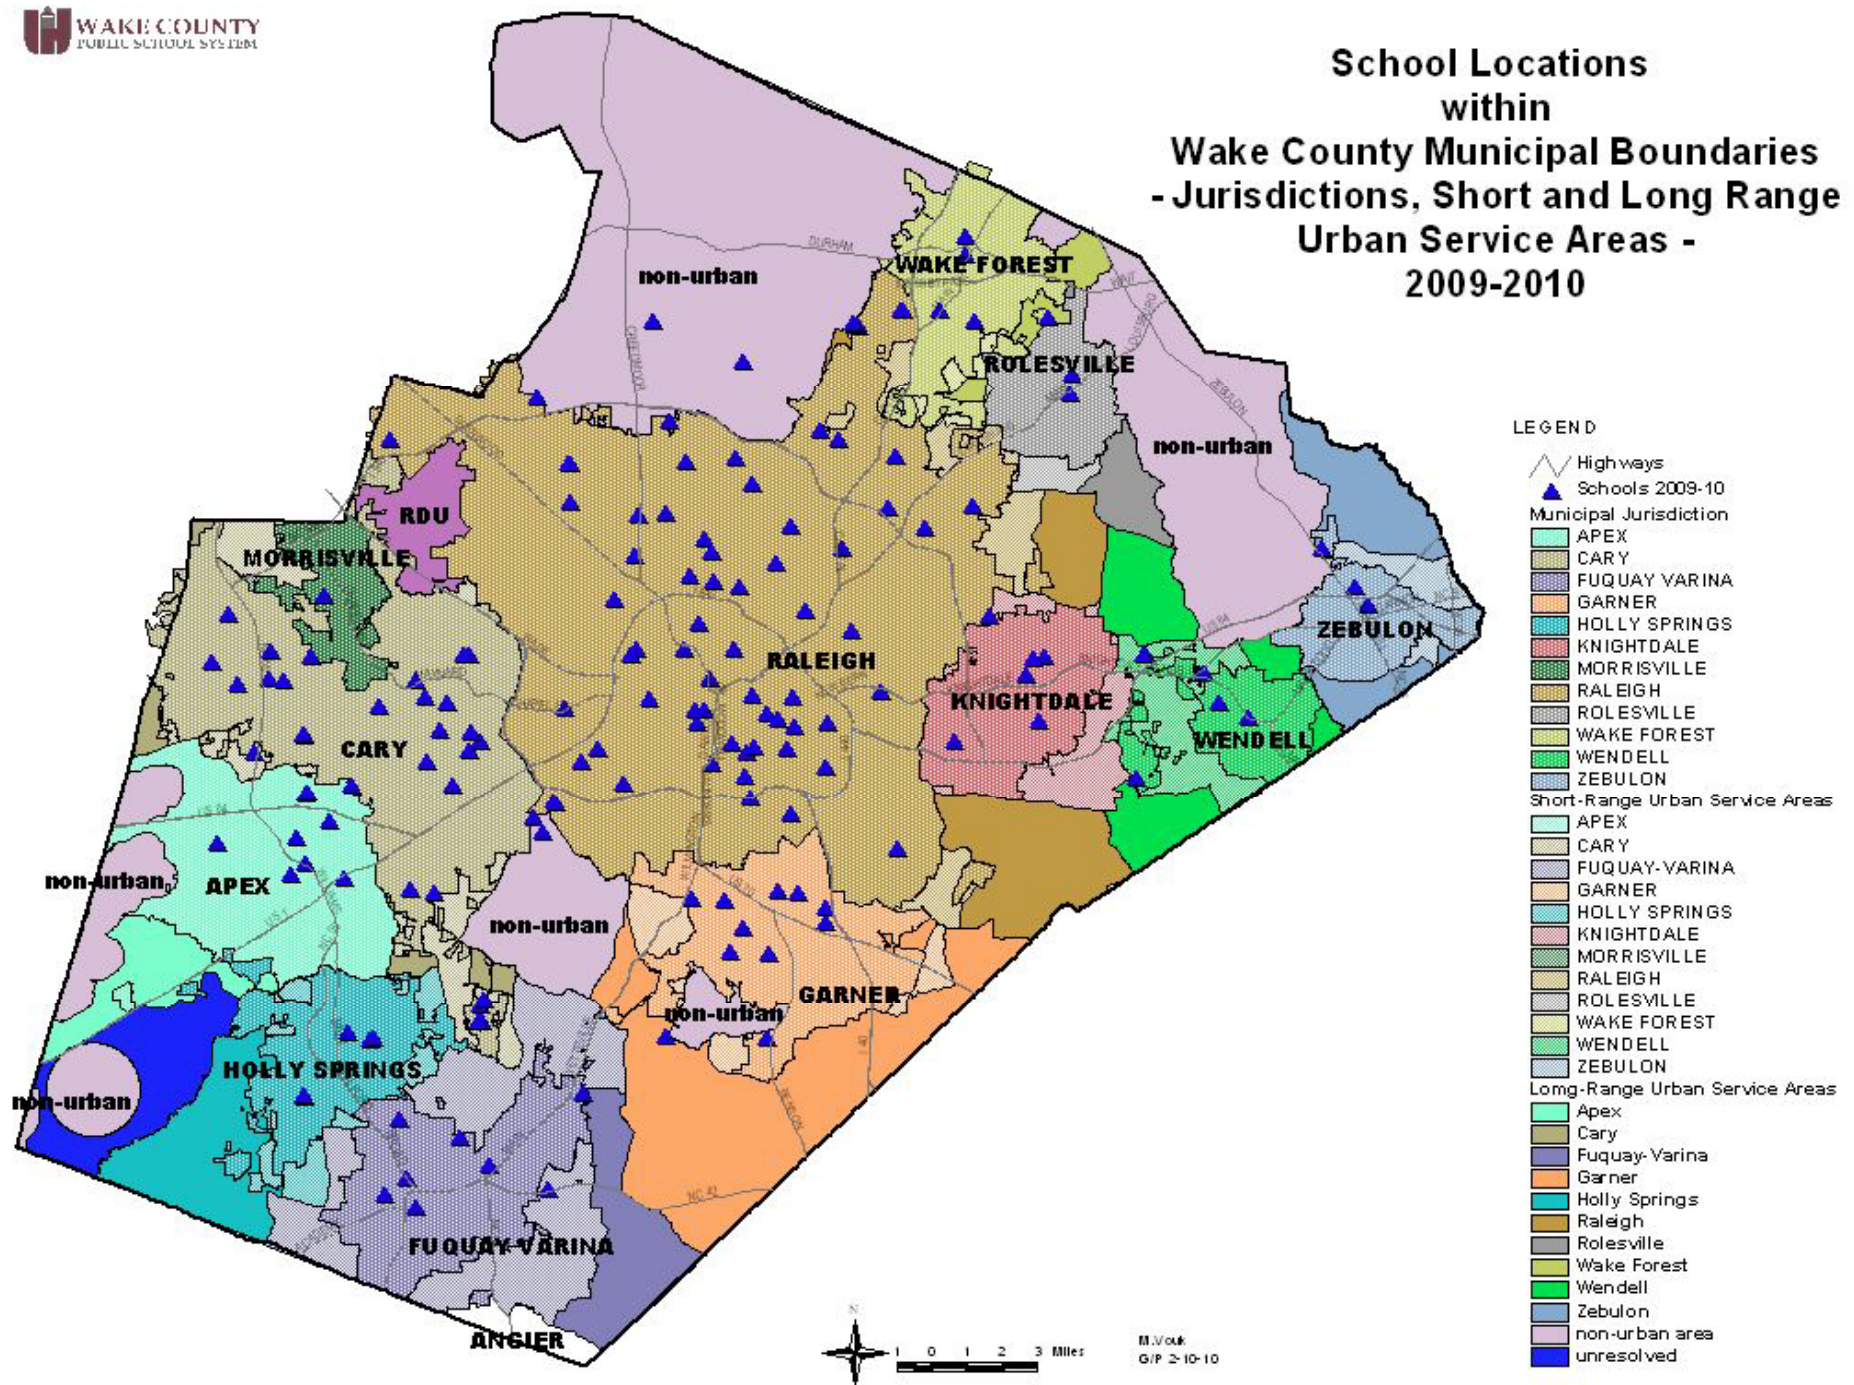

School Locations By Municipalities, 2009-10

Corporate Limits and Wake Uncorporated Areas, 2009	Number of Schools	Elementary Schools	Middle Schools	High Schools	Special/Optional Schools
APEX	8	4	3	1	
CARY	28	19	5	4	
FUQUAY-VARINA	7	5	1	1	
GARNER	9	6	2	1	
HOLLY SPRINGS	5	3	1	1	
KNIGHTDALE	6	4	1	1	
MORRISVILLE	2	2			
RALEIGH	68	42	13	9	4
ROLESVILLE	2	2			
WAKE COUNTY	14	9	1	4	
WAKE FOREST	5	2	2	1	
WENDELL	2	2			
ZEBULON	3	2	1		
TOTAL	159	102	30	23	4

School Locations within Wake County Municipal Boundaries - Jurisdictions, Short and Long Range Urban Service Areas - 2009-2010